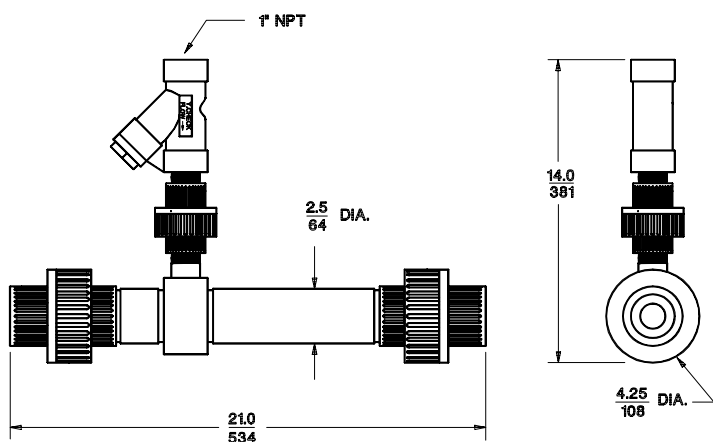

### SUPERIOR High Capacity Gas Chlorinator Assemblies Dimension Sheet

DIMENSIONS: INCHES  
MILLIMETERS

EJECTOR UP TO 2000 PPD (40 KG/HR)  
MODELS EJ-10, EJ-20

VACUUM REGULATOR UP TO 2000 PPD (40 KG/HR)  
MODELS VR-10, VR-20

REMOTE METER PANEL UP TO 2000 PPD (40 KG/HR)  
MODELS RM-10, RM-20