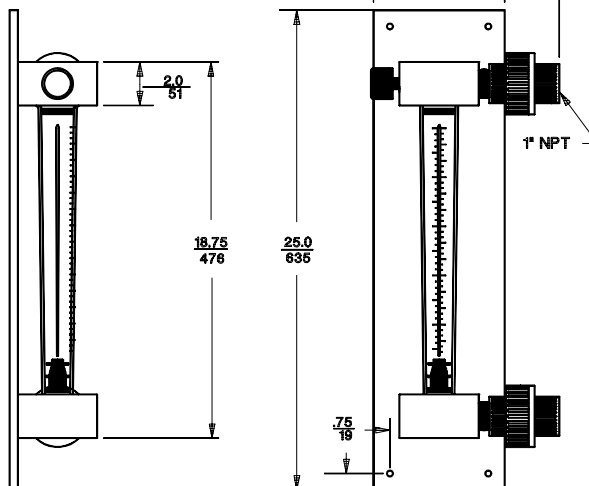

### SUPERIOR High Capacity Gas Chlorinator Assemblies Dimension Sheet

DIMENSIONS: INCHES  
MILLIMETERS

EJECTOR UP TO 2000 PPD (40 KG/HR)  
MODELS EJ-10, EJ-20

VACUUM REGULATOR UP TO 2000 PPD (40 KG/HR)  
MODELS VR-10, VR-20

REMOTE METER PANEL UP TO 2000 PPD (40 KG/HR)  
MODELS RM-10, RM-20