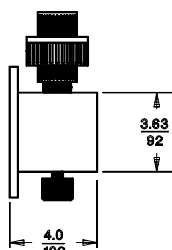

### SUPERIOR High Capacity Gas Chlorinator Assemblies Dimension Sheet

DIMENSIONS: INCHES  
MILLIMETERS

EJECTOR UP TO 2000 PPD (40 KG/HR)  
MODELS EJ-10, EJ-20

VACUUM REGULATOR UP TO 2000 PPD (40 KG/HR)  
MODELS VR-10, VR-20

REMOTE METER PANEL UP TO 2000 PPD (40 KG/HR)  
MODELS RM-10, RM-20