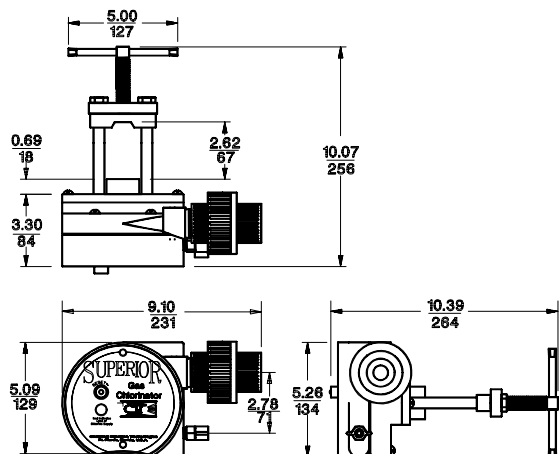

### SUPERIOR High Capacity Gas Chlorinator Assemblies Dimension Sheet

DIMENSIONS: INCHES  
MILLIMETERS

EJECTOR UP TO 2000 PPD (40 KG/HR)  
MODELS EJ-10, EJ-20

VACUUM REGULATOR UP TO 2000 PPD (40 KG/HR)  
MODELS VR-10, VR-20

REMOTE METER PANEL UP TO 2000 PPD (40 KG/HR)  
MODELS RM-10, RM-20